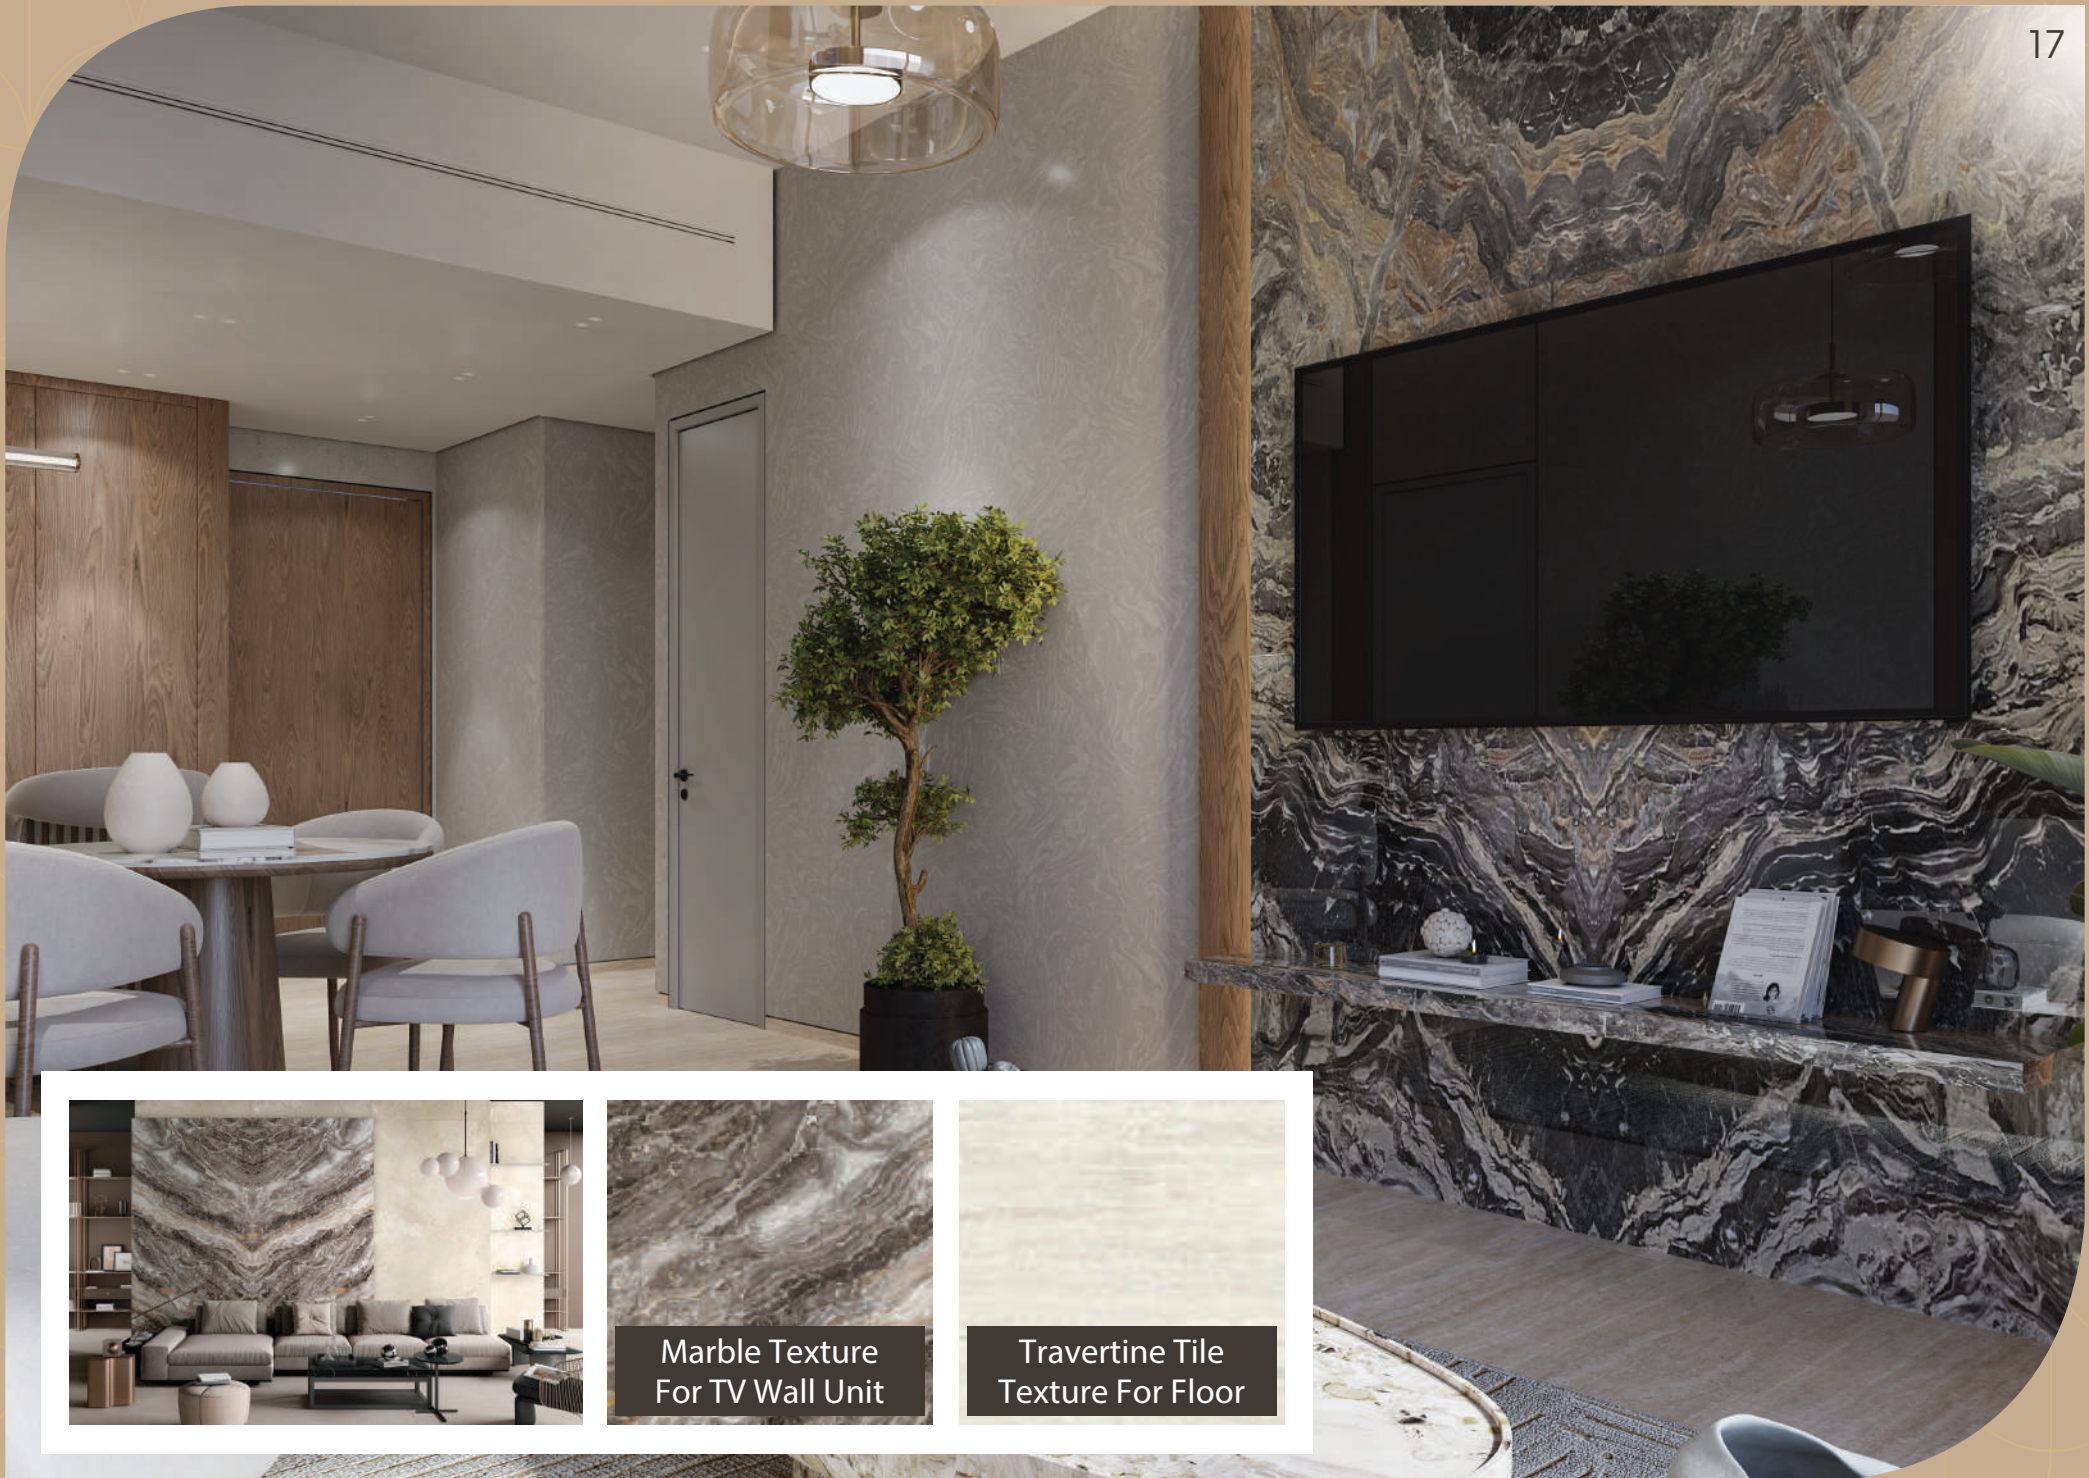

Travertine Tile
Texture For Floor

Marble Texture
For TV Wall Unit