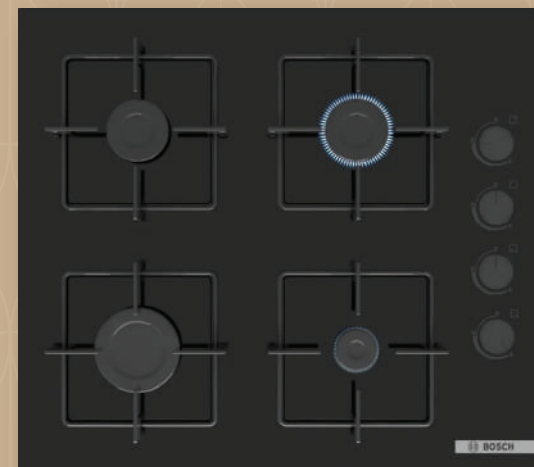

Bosch appliances used in all the apartments

Built-in Fridge-Freezer

Washing Machine

Kitchen Appliances

Bosch Series 4 Fully-Integrated Dishwasher 60 cm

Kitchen Appliances

The gas hob with Side mounted controls: the desired cooking zones can be conveniently operated.

- Four powerful gas burners allows you to cook multiple dishes with a full range BTU performance. Easily removable knobs allow for thorough cleaning of the Hob.
- The classic gas built-in oven: you can cook easily and conveniently with gas. Comfortable usage due to high quality sword knobs.

Showerhead

Dual Flush Plate

Tall Basin Mixer

Double Hook

Towel Rail 602mm

Shut-off Set

Sanitary Wares

With a clear vision of bringing change and innovation, IW is set out to explore every opportunity to create products with a unique personality combining elegance, comfort and quality of life into every piece designed and manufactured.

Countertop Washbasin

Back to Wall Wash Down WC

PVD Sink

Three decorative leaf-like shapes, resembling cherry blossom petals, are arranged in a triangle around the central text. One is at the top, one at the bottom left, and one at the bottom right. They are a light beige or cream color with a subtle gradient and a slight shadow, giving them a three-dimensional appearance.