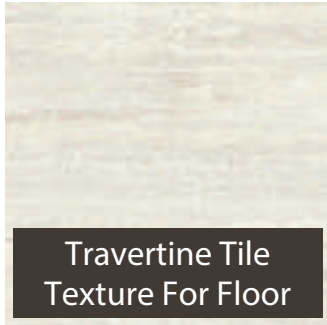

Travertine Tile
Texture For Floor