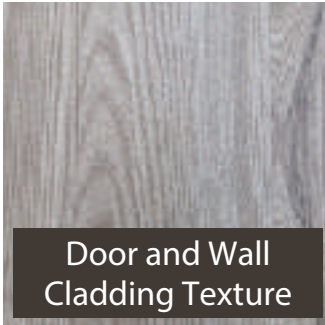

Material Board Inside Apartment

Door and Wall
Cladding Texture